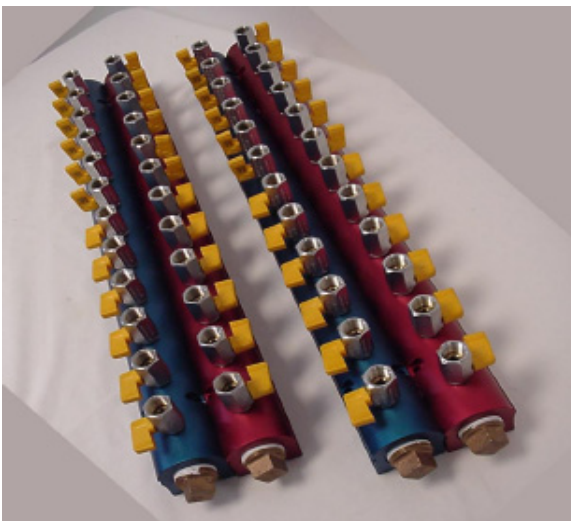

Special Pricing - Aluminum Manifolds

- Sizes and Styles limited to items shown
- Quantities limited to stock on hand, subject to prior order
- Ships from Shrewsbury, MA

Description

Aluminum manifold pair, 1" NPT inlet with (12) 3/8" ports fitted with mini ball valves. Brass end cap included. Manifold is slightly worn.

#PA-12-3-22-MB Interlocking manifold pair, 1 red/1 blue (Reg \$324/pair)

Price: **\$243** (sold as pair only)

Description

Lot of (3) Aluminum manifold pair, 1" NPT inlet with (16) 3/8" ports. Brass end cap included. Manifold is slightly worn.

#PA-16-3-22-A Interlocking manifold pair, 1 red/1 blue (reg \$180/pair)

Price: **\$405** (Lot of 3/pair)

Description

Lot of (2) Aluminum manifold pair 1" NPT inlet with (24) 3/8" ports fitted with mini ball valves. Brass end cap included. Manifold is slightly worn.

#PA-24-3-22-MB Interlocking manifold pair, 1 red/1 blue (Reg \$628/pair)

Price: **\$940** (Lot of 2/pair)