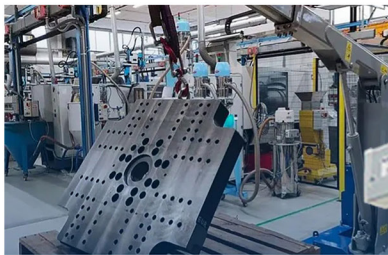

plastixs

A GLOBEUS Company

Industrial Cranes for Confined Spaces

- ✓ Load cells guarantee no overloading or tipping over
- ✓ Horizontal, vertical, angled and rotating boom arm dexterity
- ✓ All-electric operation for zero emissions
- ✓ 9" clearance with tight turn radius for confined spaces

Ideal for many industries:

Injection Molding

Military

Medical/Clean Room

Industrial Plants

Tires

SCAN TO
LEARN MORE

Automotive and Aviation